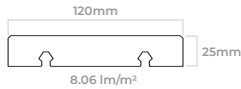

Class Bfl s1 fire-rated and highly slip-resistant, this premium composite made from recycled plastic and sustainable wood products is low maintenance and naturally resistant to rot and fungus.

FORM

Stock Item - Contact us for board length availability

- ▶ Recycled HDPE (High Density Poly Ethylene) with 'End of life' reclaimed Oak
- ▶ Flat profile
- ▶ Knot-free
- ▶ Pre-grooved for compatibility with the Grad 'hidden-fix' system
- ▶ Joist centres for domestic use: **50cm max**

STRONG

- ▶ Flexural Properties (300mm): Maximum Load: 5.247 kN, Bending Strength: 31.482 Mpa, Modulus of Elasticity: 38.374 Mpa

DURABLE

- ▶ Bfl, s1 Fire rating according to EN13501-1
- ▶ 5/10 Year Warranty – conditions of warranty upon manufacturer's guidelines and quality criteria available from info@outdoordeck.co.uk